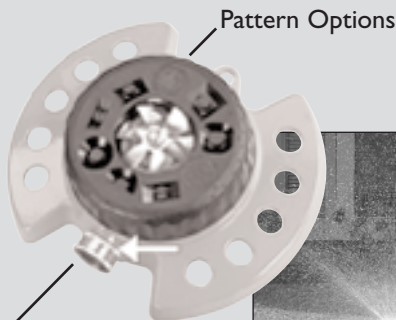

Dramm ColorStorm™ 9-Pattern Turret Sprinkler

9 Different Water Patterns
Limited Lifetime Warranty
Durable Metal Base

Click Desired Pattern Selection to
Hose Input Area to Choose Water Pattern

DRAMM *Professional Watering Tools*
Quality for Life

Dramm ColorStorm™

Oscillating Sprinkler 46' x 66'

9-Pattern Turret Sprinkler

Large Circle — Pop-Up Spinner

10' each direction = 20' circle

Outer Ring Sprinkler

13' each direction = 26' circle

Small Circle

12' each direction. 24' x 24' square

Half Square

18' x 20'

Rounded Square

12' each direction. 24' x 24'

DRAMM Professional Watering Tools

All figures approximate on city water
pressure approximately 50 PSI.